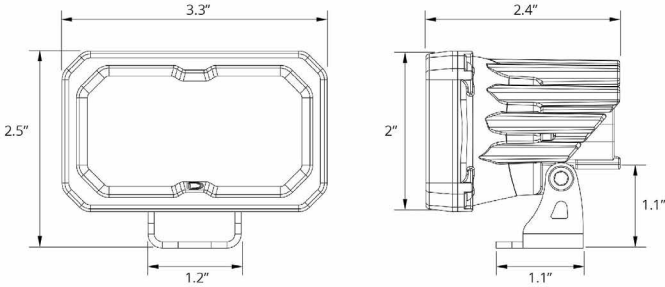

Dimensions

Output

Driving 

Fog/Wide 

Flood

Spot

Combo

A - lux at 10 meters
B - Distance (m) with 1 lux
C - Distance (m) with .25 lux