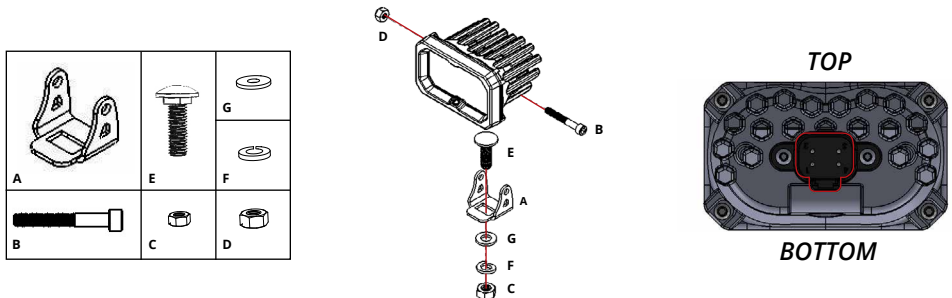

*The yellow lens option is only available with an amber backlight

Specifications

- Input Voltage: 9-16V
- Input Power: 7.7 watts (SSC2 Sport)
  25.6 watts (SSC2 Pro)
- Current Draw: 0.6 amps @ 12.8V (SSC2 Sport)
  2 amps @ 12.8V (SSC2 Pro)
- Operating Temperature: -40° to 185°F
- Weight: 1.1 lbs (single), 1.65 lbs (pair)

Wiring

Connect the red wire to positive supply, and black wire to negative or common ground. Tap the blue wire for the backlight to your desired vehicle function. If you are using the pigtail, the yellow wire won't be used. **Please note:** This auxiliary lamp draws high current, and requires adequately-sized wiring for safe operation. If you are not using a Diode Dynamics wire harness, use wire sized 16 AWG or larger for main power and ground. Use wire sized 18 AWG or larger for the backlight (blue wire on the pigtail). Please be mindful of current ratings and wire size, especially if splitting power signals to multiple pods, or using switches. If you have any questions, please feel free to contact us for assistance.

Mounting

If you wish, you may use the included hardware to mount your pod. Fasteners are included. The most common mounting style is shown below. Stage Series Pods are also compatible with most standard mounting brackets on the market.