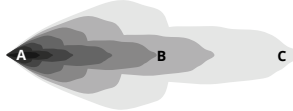

Dimensions

Output

Driving 

Fog/Wide 

Flood

Spot

Combo

A - lux at 10 meters
B - Distance (m) with 1 lux
C - Distance (m) with .25 lux

		SS _{C2} SPORT				SS _{C2} PRO				
		A	B	C			A	B	C	
Lens Color/Optics	cd*	Illuminance (lx)	Distance (m)	SKU	cd*	Illuminance (lx)	Distance (m)	SKU		
White Combo	16,264	163	128	260	DD6387	27,179	272	165	300	DD6408
White Driving	37,416	374	193	390	DD6381	58,650	587	242	480	DD6402
White Flood	373	4	19	40	DD6392	701	7	26	50	DD6413
White Fog	4,984	50	71	140	DD6384	8,543	85	92	180	DD6405
White Spot	90,907	909	302	600	DD6397	96,852	969	311	620	DD6418
Yellow Combo	13,534	135	116	230	DD6391	23,388	234	153	310	DD6412
Yellow Driving	26,910	269	164	330	DD6383	46,140	461	215	430	DD6404
Yellow Flood	317	3	18	40	DD6396	664	7	26	50	DD6417
Yellow Fog	4,385	44	66	130	DD6386	7,444	74	86	170	DD6407
Yellow Spot	59,793	598	245	490	DD6401	83,723	837	289	580	DD6422
* PEAK BEAM INTENSITY Measured Output White 870 lumens Yellow 780 lumens					* PEAK BEAM INTENSITY Measured Output White 1,990 lumens Yellow 1,860 lumens					
Output Color White 6000K White Yellow 3000K Yellow					Output Color White 6000K White Yellow 3000K Yellow					