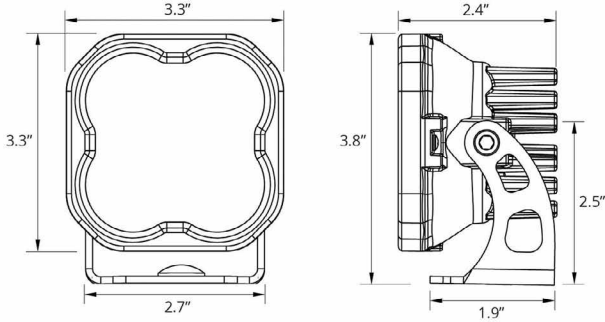

Wiring

Connect the red wire to positive supply, and black wire to negative or common ground.

Please note: This auxiliary lamp draws high current, and requires adequately-sized wiring for safe operation. If you are not using a Diode Dynamics wire harness, use wire sized 16 AWG or larger. Please be mindful of current ratings and wire size, especially if splitting power signals to multiple pods, or using switches. If you have any questions, please feel free to contact us for assistance.

Dimensions

Output

Driving

Fog/Wide

Flood

Spot

Combo

A - lux at 10 meters
 B - Distance (m) with 1 lux
 C - Distance (m) with .25 lux